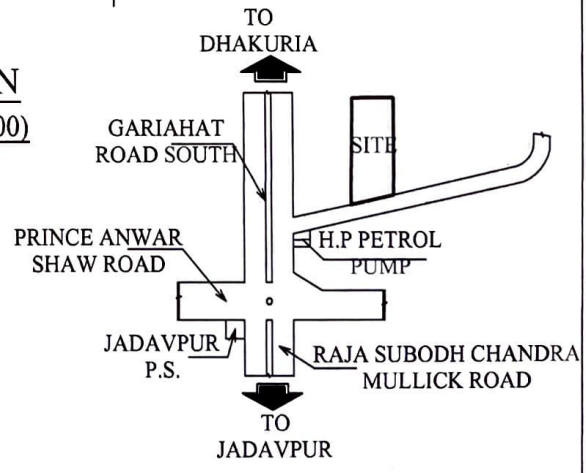

**SITE PLAN**  
(SCALE= 1:600)

**LOCATION PLAN**  
(SCALE= 1:4000)

**PREMISES NO. 41/1, GARIAHAT ROAD  
(SOUTH). KOLKATA-700 031. WARD NO-92,**

For GOPALA COMPLEX PVT. LTD.

*[Signature]*  
Director